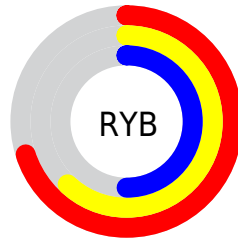

- Red (70%)
- Yellow (62%)
- Blue (50%)