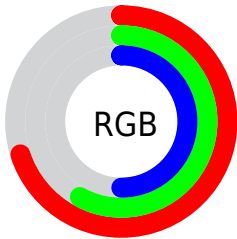

Distribution

- Red (70%)
- Green (58%)
- Blue (50%)