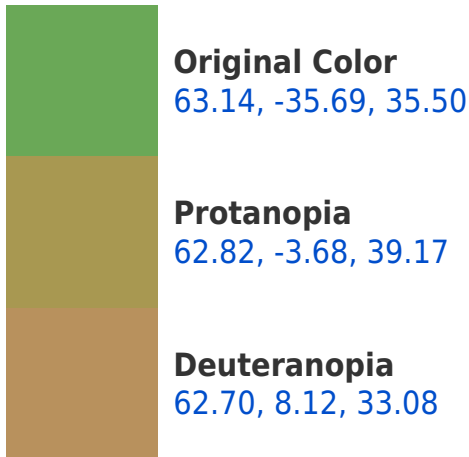

# Black Background

This preview shows how the CIE Lab color 143.14, -35.69, 35.50 looks on a black background.

## Background

This preview shows how black text looks on a background with the CIELab color 143.14, -35.69, 35.50.

## Dichromacy

**Tritanopia**  
63.18, -10.05, -10.46

# Trichromacy

**Original Color**  
63.14, -35.69, 35.50

**Protanomaly**  
62.59, -16.42, 37.41

**Deuteranomaly**  
62.17, -8.31, 32.93

**Tritanomaly**  
62.88, -20.27, 6.49