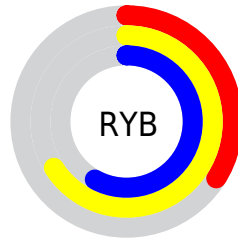

- Red (34%)
- Yellow (66%)
- Blue (58%)