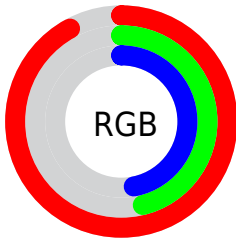

Distribution

- Red (92%)
- Green (46%)
- Blue (47%)