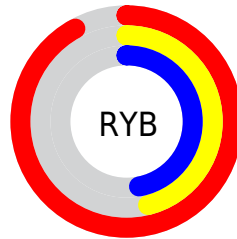

- Red (92%)
- Yellow (46%)
- Blue (47%)