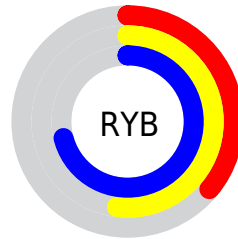

# Details

The CIELab color  $63.44, -18.16, -15.26$  is a dark color, and the websafe version is hex  $669999$ . A complement of this color would be  $53.16, 26.93, 21.18$ , and the grayscale version is  $59.85, 0.00, -0.01$ .

A 20% lighter version of the original color is  $83.45, -17.94, -15.35$ , and  $43.42, -18.13, -15.14$  is the 20% darker color. If you saturate the color by 10%, you get  $61.78, -20.29, -17.84$ , and if you desaturate by 10%, it is  $65.24, -15.36, -12.47$ .

# Distribution

Red (36%)

Green (64%)

Blue (71%)

Red (36%)

Yellow (52%)

Blue (71%)

Cyan (49%)