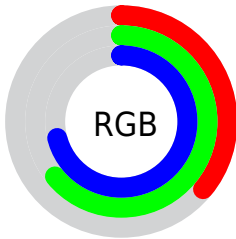

Distribution

Red (36%)

Green (64%)

Blue (71%)