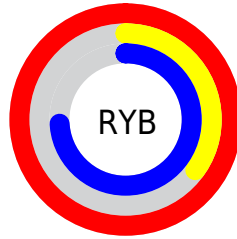

- Red (100%)
- Yellow (35%)
- Blue (74%)