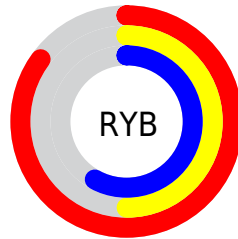

# Details

The CIELab color **63.37, 37.11, 4.43** is a light color, and the websafe version is hex **FF9999**. A complement of this color would be **80.83, -31.64, 1.41**, and the grayscale version is **64.43, 0.00, -0.01**.

A 20% lighter version of the original color is **81.03, 29.63, 0.68**, and **43.52, 37.04, 4.38** is the 20% darker color. If you saturate the color by 10%, you get **58.54, 46.20, 7.21**, and if you desaturate by 10%, it is **68.62, 27.81, 2.51**.

# Distribution

Red (85%)

Green (50%)

Blue (58%)

Red (85%)

Yellow (50%)

Blue (58%)

Cyan (0%)