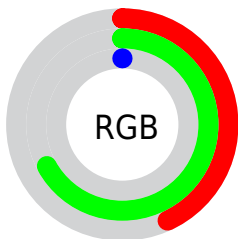

Distribution

Red (43%)

Green (67%)

Blue (0%)