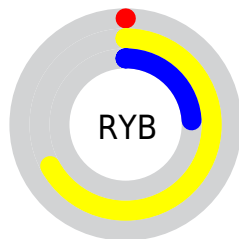

Red (0%)

Yellow (67%)

Blue (24%)