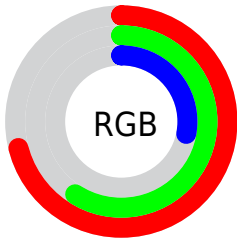

Distribution

- Red (71%)
- Green (59%)
- Blue (28%)