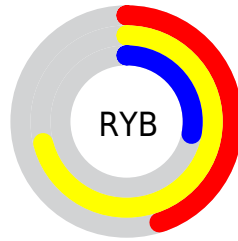

- Red (45%)
- Yellow (71%)
- Blue (28%)