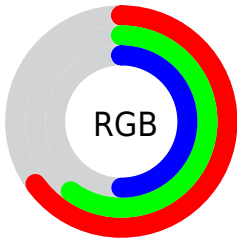

Distribution

Red (65%)

Green (60%)

Blue (50%)