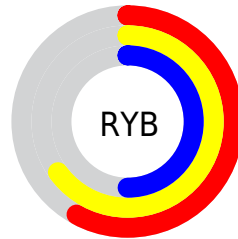

## Conversions Part 2

Format	Color
<a href="#">RYB</a>	<a href="#">147, 166, 127</a>
Decimal	<a href="#">10918271</a>
CIELab	<a href="#">63.69, 0.49, 15.41</a>
CIELCh	<a href="#">64, 15.418, 88.179</a>
Yxy	<a href="#">32.4218, 0.3514, 0.3681</a>
Android (android.graphics.Color)	<a href="#">4289108351 (0xFFA6997F)</a>
YUV	<a href="#">153.9230, -13.2730, 10.5915</a>
Hunter-Lab	<a href="#">56.9402, -2.6272, 14.1323</a>

# Details

The CIELab color **63.69, 0.49, 15.41** is a dark color, and the websafe version is hex **999966**. A complement of this color would be **58.06, 1.21, -15.29**, and the grayscale version is **63.62, 0.00, -0.01**.

A 20% lighter version of the original color is **83.60, 0.50, 15.17**, and **43.70, 0.73, 15.32** is the 20% darker color. If you saturate the color by 10%, you get **61.87, 1.21, 22.16**, and if you desaturate by 10%, it is **65.55, 0.08, 8.76**.

# Distribution

Red (65%)

Green (60%)

Blue (50%)

Red (58%)

Yellow (65%)

Blue (50%)

Cyan (0%)