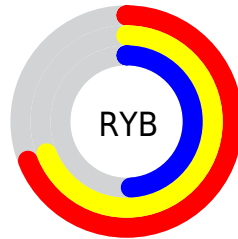

A 20% lighter version of the original color is  $83.65, 5.48, 16.43$ , and  $43.63, 5.73, 16.56$  is the 20% darker color. If you saturate the color by 10%, you get  $61.06, 8.00, 22.83$ , and if you desaturate by 10%, it is  $66.36, 3.22, 10.64$ .

# Distribution

Red (69%)

Green (59%)

Blue (49%)

Red (69%)

Yellow (69%)

Blue (49%)

Cyan (0%)