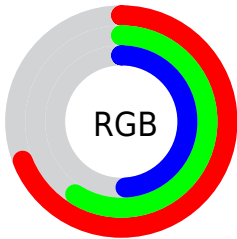

Distribution

Red (69%)

Green (59%)

Blue (49%)