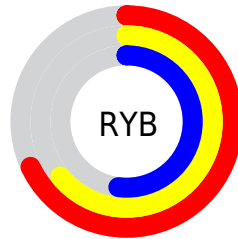

## Conversions Part 2

Format	Color
<a href="#">RYB</a>	<a href="#">173, 163, 133</a>
Decimal	<a href="#">11376261</a>
CIELab	<a href="#">63.66, 5.80, 12.11</a>
CIElCh	<a href="#">64, 13.427, 64.408</a>
Yxy	<a href="#">32.3852, 0.3538, 0.3540</a>
Android (android.graphics.Color)	<a href="#">4289566341 (0xFFAD9685)</a>
YUV	<a href="#">154.9390, -10.8159, 15.8395</a>
Hunter-Lab	<a href="#">56.9080, 1.9363, 11.9838</a>

# Details

The CIELab color **63.66, 5.80, 12.11** is a light color, and the websafe version is hex **999999**. A complement of this color would be **63.15, -4.20, -11.53**, and the grayscale version is **63.99, 0.00, -0.01**.

A 20% lighter version of the original color is **83.65, 5.91, 12.16**, and **43.57, 5.84, 12.25** is the 20% darker color. If you saturate the color by 10%, you get **60.70, 8.88, 17.72**, and if you desaturate by 10%, it is **66.68, 3.07, 6.73**.

# Distribution

- Red (68%)
- Green (59%)
- Blue (52%)

- Red (68%)
- Yellow (64%)
- Blue (52%)

- Cyan (0%)
- Magenta (13%)
- Yellow (23%)
- Black (32%)

- Cyan (32%)
- Magenta (41%)
- Yellow (48%)