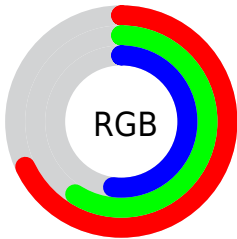

Distribution

- Red (68%)
- Green (59%)
- Blue (52%)