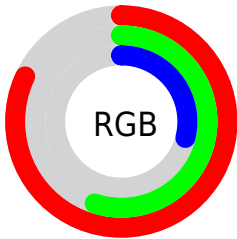

Distribution

Red (82%)

Green (55%)

Blue (29%)