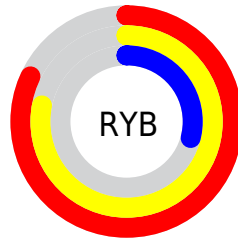

## Conversions Part 2

Format	Color
<a href="#">RYB</a>	<a href="#">208, 198, 75</a>
Decimal	<a href="#">13667147</a>
CIELab	<a href="#">63.66, 20.13, 44.24</a>
CIELCh	<a href="#">64, 48.604, 65.534</a>
Yxy	<a href="#">32.3852, 0.4571, 0.4054</a>
Android (android.graphics.Color)	<a href="#">4291857227 (0xFFD08B4B)</a>
YUV	<a href="#">152.3350, -38.1262, 48.8182</a>
Hunter-Lab	<a href="#">56.9080, 14.9565, 28.3912</a>

A 20% lighter version of the original color is **82.33, 14.59, 42.17**, and **43.67, 19.77, 44.17** is the 20% darker color. If you saturate the color by 10%, you get **60.94, 24.82, 51.28**, and if you desaturate by 10%, it is **66.52, 15.83, 36.92**.

# Distribution

Red (82%)

Green (55%)

Blue (29%)

Red (82%)

Yellow (78%)

Blue (29%)

Cyan (0%)