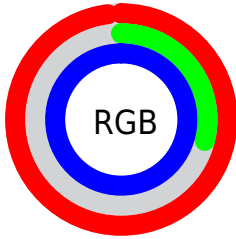

Distribution

- Red (98%)
- Green (29%)
- Blue (100%)