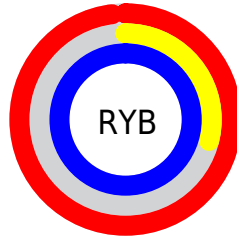

## Conversions Part 2

<b>Format</b>	<b>Color</b>
<b>R<sub>YB</sub></b>	251, 73, 255
Decimal	16468479
CIE <sub>Lab</sub>	63.75, 85.69, -55.41
CIE <sub>LCh</sub>	64, 102.044, 327.112
Yxy	32.4951, 0.3162, 0.1706
Android (android.graphics.Color)	4294658559 (0xFFFB49FF)
YUV	146.9700, 53.2588, 91.2343
Hunter-Lab	57.0045, 88.8089, -61.7233

# Details

The CIELab color **63.75, 85.69, -55.41** is a light color, and the websafe version is hex **FF33FF**. The color can be described as light washed magenta. A complement of this color would be **88.72, -76.63, 69.99**, and the grayscale version is **60.72, 0.00, -0.01**.

A 20% lighter version of the original color is **73.79, 60.70, -39.58**, and **45.60, 79.79, -52.16** is the 20% darker color. If you saturate the color by 10%, you get **61.40, 92.13, -59.17**, and if you desaturate by 10%, it is **67.02, 76.82, -50.21**.

# Distribution

- Red (98%)
- Green (29%)
- Blue (100%)

- Red (98%)
- Yellow (29%)
- Blue (100%)

- Cyan (2%)
- Magenta (71%)
- Yellow (0%)
- Black (0%)

- Cyan (2%)
- Magenta (71%)
- Yellow (0%)