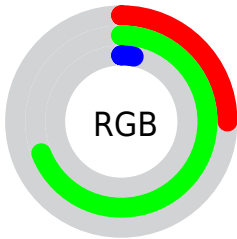

Distribution

Red (25%)

Green (69%)

Blue (3%)