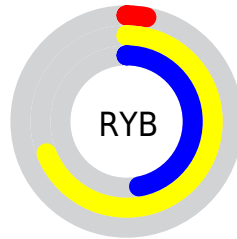

Red (3%)

Yellow (69%)

Blue (47%)