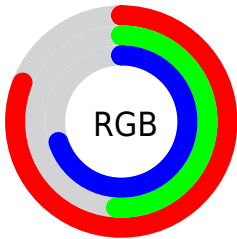

Distribution

- Red (81%)
- Green (51%)
- Blue (70%)