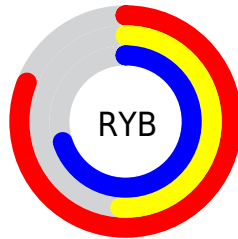

- Red (81%)
- Yellow (51%)
- Blue (70%)