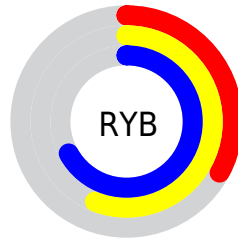

- Red (33%)
- Yellow (56%)
- Blue (67%)