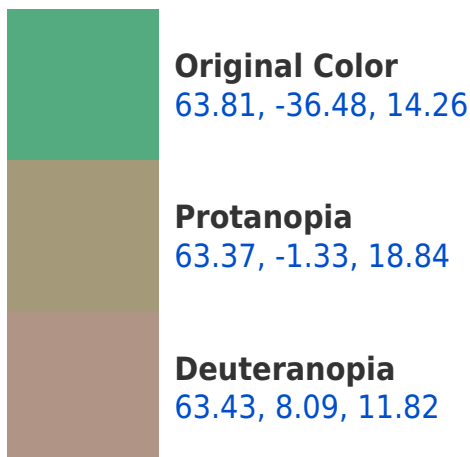

## **Background**

This preview shows how black text looks on a background with the CIELab color 143.81, -36.48, 14.26.

## Dichromacy

**Tritanopia**  
63.64, -17.26, -13.81

# Trichromacy

**Original Color**  
63.81, -36.48, 14.26

**Protanomaly**  
63.11, -15.86, 16.46

**Deuteranomaly**  
62.72, -9.37, 11.54

**Tritanomaly**  
63.76, -24.80, -3.59