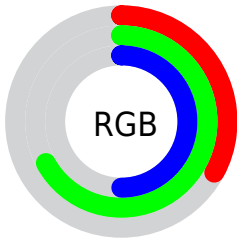

Distribution

- Red (33%)
- Green (67%)
- Blue (50%)