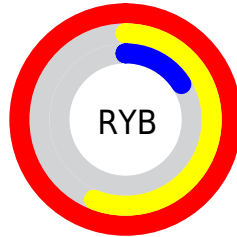

- Red (100%)
- Yellow (56%)
- Blue (16%)