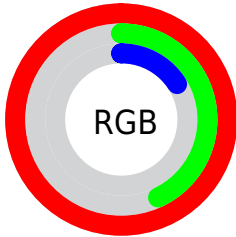

Distribution

- Red (100%)
- Green (43%)
- Blue (16%)