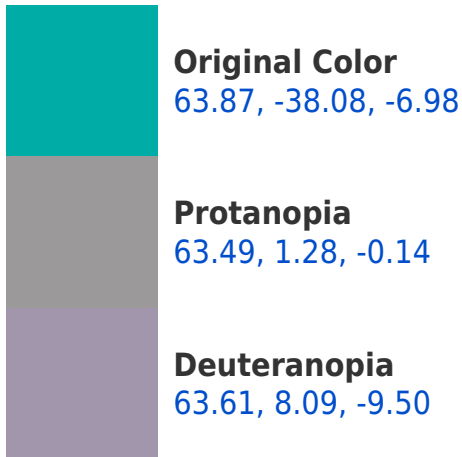

## **Background**

This preview shows how black text looks on a background with the CIELab color 143.87, -38.08, -6.98.

## Dichromacy

**Tritanopia**  
63.84, -29.03, -17.04

# Trichromacy

**Original Color**  
63.87, -38.08, -6.98

**Protanomaly**  
61.88, -20.15, -5.20

**Deuteranomaly**  
61.78, -15.45, -11.54

**Tritanomaly**  
63.75, -32.73, -13.29

# Monochromacy

**Original Color**  
63.87, -38.08, -6.98

**Achromatopsia**  
50.43, 0.00, -0.01

**Achromatomaly**  
53.82, -20.75, -5.26