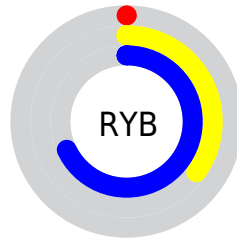

- Red (0%)
- Yellow (35%)
- Blue (68%)