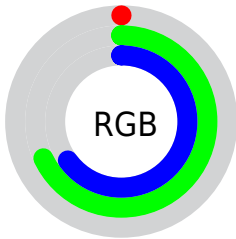

Distribution

- Red (0%)
- Green (68%)
- Blue (65%)