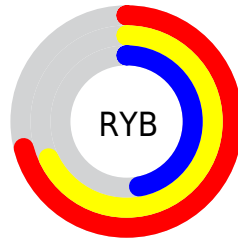

- Red (71%)
- Yellow (68%)
- Blue (47%)