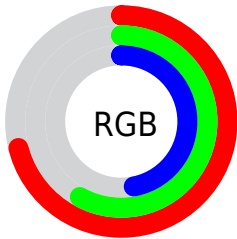

Distribution

- Red (71%)
- Green (58%)
- Blue (47%)