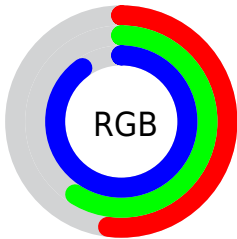

Distribution

- Red (52%)
- Green (59%)
- Blue (90%)