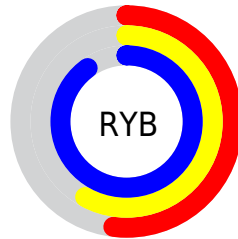

- Red (52%)
- Yellow (58%)
- Blue (90%)