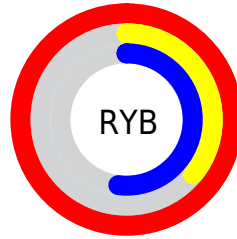

# Details

The CIELab color **62.15, 64.69, 12.05** is a light color, and the websafe version is hex **FF6699**. The color can be described as light muted rose. A complement of this color would be **91.10, -51.54, 6.68**, and the grayscale version is **60.29, 0.00, -0.01**.

A 20% lighter version of the original color is **73.92, 43.48, -0.98**, and **42.18, 64.74, 12.04** is the 20% darker color. If you saturate the color by 10%, you get **58.42, 72.32, 18.11**, and if you desaturate by 10%, it is **66.78, 55.41, 7.59**.

# Distribution

Red (100%)

Green (36%)

Blue (52%)

Red (100%)

Yellow (36%)

Blue (52%)

Cyan (0%)