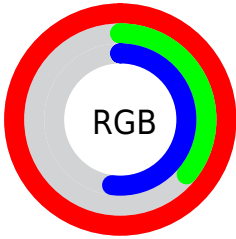

Distribution

Red (100%)

Green (36%)

Blue (52%)