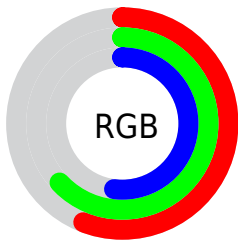

Distribution

Red (56%)

Green (63%)

Blue (52%)