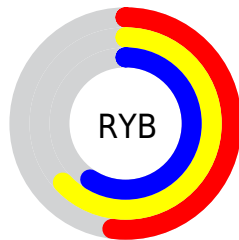

# Details

The CIELab color  $64.25, -11.33, 12.59$  is a light color, and the websafe version is hex  $999966$ . A complement of this color would be  $57.88, 11.86, -12.52$ , and the grayscale version is  $63.15, 0.00, -0.01$ .

A 20% lighter version of the original color is  $84.31, -11.44, 12.76$ , and  $44.07, -11.32, 12.58$  is the 20% darker color. If you saturate the color by 10%, you get  $63.23, -17.68, 19.98$ , and if you desaturate by 10%, it is  $65.37, -4.84, 5.30$ .

# Distribution

Red (56%)

Green (63%)

Blue (52%)

Red (52%)

Yellow (63%)

Blue (59%)

Cyan (11%)