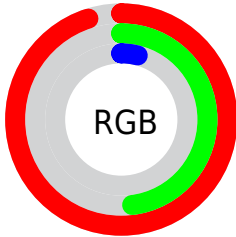

Distribution

Red (95%)

Green (48%)

Blue (4%)