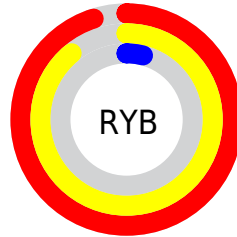

Details

The CIELab color **64.22, 40.33, 69.71** is a dark color, and the websafe version is hex **CC6600**. The color can be described as dark saturated orange. A complement of this color would be **54.50, 12.80, -64.09**, and the grayscale version is **60.71, 0.00, -0.01**.

A 20% lighter version of the original color is **78.00, 19.49, 61.47**, and **44.19, 40.96, 54.69** is the 20% darker color. If you saturate the color by 10%, you get **63.08, 43.05, 70.71**, and if you desaturate by 10%, it is **66.87, 34.38, 65.78**.

Distribution

Red (95%)

Green (48%)

Blue (4%)

Red (95%)

Yellow (89%)

Blue (4%)

Cyan (0%)