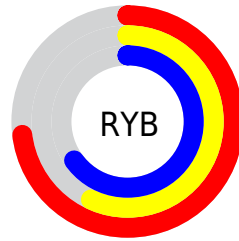

# Details

The CIELab color  $64.42, 18.51, -5.25$  is a light color, and the websafe version is hex  $CC9999$ . A complement of this color would be  $71.83, -17.71, 6.28$ , and the grayscale version is  $65.61, 0.00, -0.01$ .

A 20% lighter version of the original color is  $84.36, 18.39, -5.32$ , and  $44.30, 18.45, -5.33$  is the 20% darker color. If you saturate the color by 10%, you get  $59.72, 27.32, -7.23$ , and if you desaturate by 10%, it is  $69.31, 9.81, -2.95$ .

# Distribution

Red (73%)

Green (57%)

Blue (65%)

Red (73%)

Yellow (57%)

Blue (65%)

Cyan (0%)