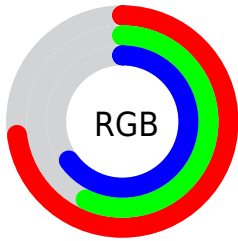

Distribution

Red (73%)

Green (57%)

Blue (65%)