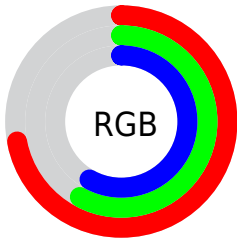

Distribution

Red (72%)

Green (58%)

Blue (58%)