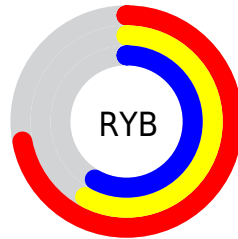

# Details

The CIELab color **64.47, 13.10, 4.96** is a light color, and the websafe version is hex **CC9999**. A complement of this color would be **71.95, -11.74, -3.92**, and the grayscale version is **65.30, 0.00, -0.01**.

A 20% lighter version of the original color is **84.41, 13.02, 4.85**, and **44.35, 12.97, 5.03** is the 20% darker color. If you saturate the color by 10%, you get **59.49, 20.57, 8.22**, and if you desaturate by 10%, it is **69.62, 6.04, 2.19**.

# Distribution

Red (72%)

Green (58%)

Blue (58%)

Red (72%)

Yellow (58%)

Blue (58%)

Cyan (0%)