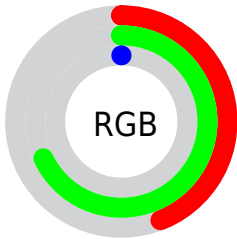

Distribution

Red (44%)

Green (68%)

Blue (0%)