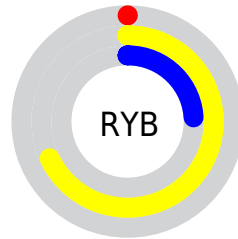

Red (0%)

Yellow (68%)

Blue (24%)