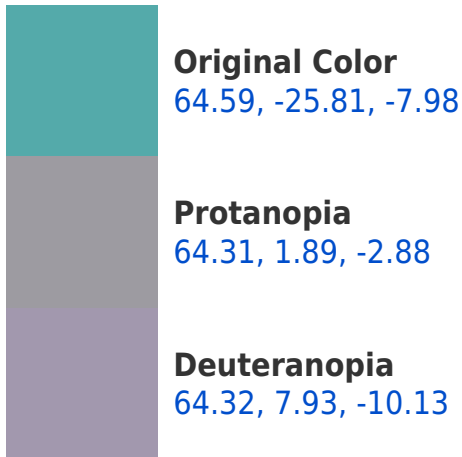

## **Background**

This preview shows how black text looks on a background with the CIELab color 144.59, -25.81, -7.98.

## Dichromacy

**Tritanopia**  
64.53, -20.59, -14.75

# Trichromacy

**Original Color**  
64.59, -25.81, -7.98

**Protanomaly**  
63.81, -9.43, -5.53

**Deuteranomaly**  
64.07, -5.54, -10.17

**Tritanomaly**  
64.66, -22.44, -12.33

# Monochromacy

**Original Color**  
64.59, -25.81, -7.98

**Achromatopsia**  
59.79, 0.00, -0.01

**Achromatomaly**  
60.98, -10.72, -3.57