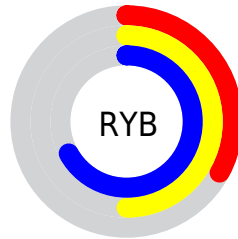

## Conversions Part 2

Format	Color
<a href="#">RYB</a>	<a href="#">84, 127, 170</a>
Decimal	<a href="#">5548714</a>
CIELab	<a href="#">64.59, -25.81, -7.98</a>
CIElCh	<a href="#">65, 27.015, 197.181</a>
Yxy	<a href="#">33.5328, 0.2479, 0.3288</a>
Android (android.graphics.Color)	<a href="#">4283738794</a> ( <a href="#">0xFF54AAAA</a> )
YUV	<a href="#">144.2860, 12.6770, -52.8708</a>
Hunter-Lab	<a href="#">57.9075, -23.4052, -3.6658</a>

# Details

The CIELab color **64.59, -25.81, -7.98** is a dark color, and the websafe version is hex **339999**. A complement of this color would be **46.34, 35.21, 16.50**, and the grayscale version is **59.86, 0.00, -0.01**.

A 20% lighter version of the original color is **84.69, -26.12, -7.72**, and **44.45, -25.59, -8.23** is the 20% darker color. If you saturate the color by 10%, you get **64.03, -29.19, -8.87**, and if you desaturate by 10%, it is **65.29, -21.74, -6.86**.

# Distribution

Red (33%)

Green (67%)

Blue (67%)

Red (33%)

Yellow (50%)

Blue (67%)

Cyan (51%)