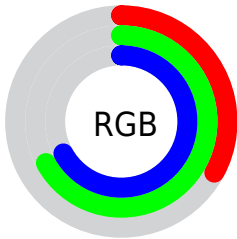

Distribution

Red (33%)

Green (67%)

Blue (67%)