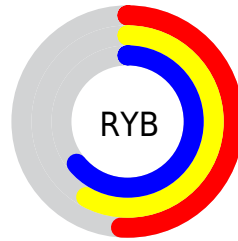

# Details

The CIELab color  $64.80, -12.70, -1.26$  is a light color, and the websafe version is hex  $669999$ . A complement of this color would be  $57.66, 13.86, 2.28$ , and the grayscale version is  $63.31, 0.00, -0.01$ .

A 20% lighter version of the original color is  $84.78, -12.78, -1.50$ , and  $44.77, -12.44, -1.51$  is the 20% darker color. If you saturate the color by 10%, you get  $63.77, -18.39, -1.53$ , and if you desaturate by 10%, it is  $65.97, -6.69, -0.77$ .

# Distribution

Red (51%)

Green (64%)

Blue (62%)

Red (51%)

Yellow (58%)

Blue (64%)

Cyan (21%)