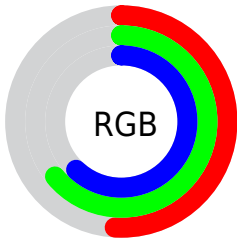

Distribution

Red (51%)

Green (64%)

Blue (62%)