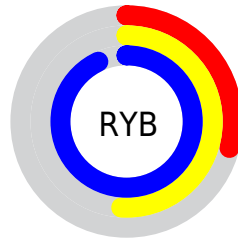

- Red (29%)
- Yellow (51%)
- Blue (93%)