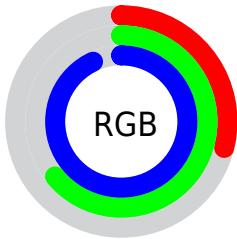

Distribution

- Red (29%)
- Green (64%)
- Blue (93%)