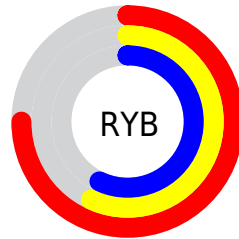

# Details

The CIELab color  $64.81, 17.18, 7.25$  is a light color, and the websafe version is hex  $CC9999$ . A complement of this color would be  $74.24, -14.85, -5.46$ , and the grayscale version is  $65.75, 0.00, -0.01$ .

A 20% lighter version of the original color is  $84.78, 17.21, 7.10$ , and  $44.82, 17.55, 7.06$  is the 20% darker color. If you saturate the color by 10%, you get  $59.84, 24.92, 11.09$ , and if you desaturate by 10%, it is  $69.99, 9.83, 3.98$ .

# Distribution

Red (75%)

Green (57%)

Blue (57%)

Red (75%)

Yellow (57%)

Blue (57%)

Cyan (0%)