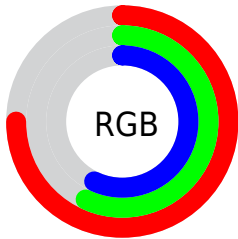

Distribution

Red (75%)

Green (57%)

Blue (57%)