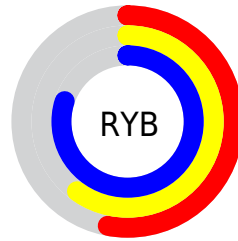

- Red (53%)
- Yellow (60%)
- Blue (80%)