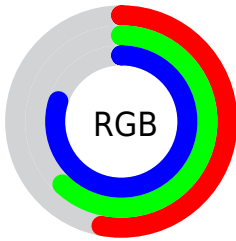

Distribution

- Red (53%)
- Green (62%)
- Blue (80%)