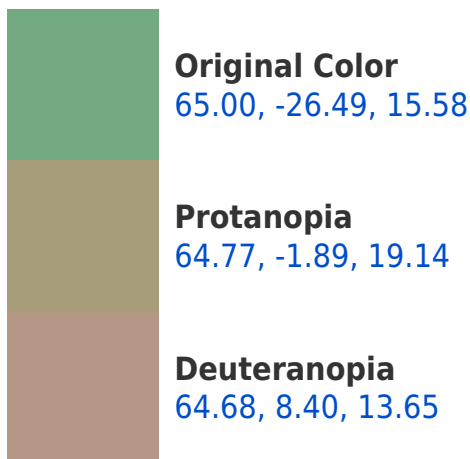

## **Background**

This preview shows how black text looks on a background with the CIELab color 145.00, -26.49, 15.58.

## Dichromacy

**Tritanopia**  
65.03, -10.09, -11.02

# Trichromacy

**Original Color**  
65.00, -26.49, 15.58

**Protanomaly**  
64.66, -11.70, 17.63

**Deuteranomaly**  
64.39, -4.97, 13.49

**Tritanomaly**  
64.92, -16.08, -1.70