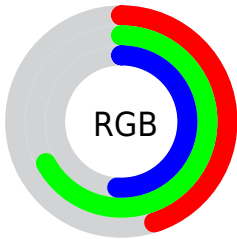

Distribution

Red (45%)

Green (67%)

Blue (51%)