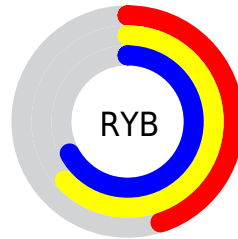

## Conversions Part 2

Format	Color
<a href="#">RYB</a>	<a href="#">116, 160, 170</a>
Decimal	<a href="#">7645825</a>
CIELab	<a href="#">65.00, -26.49, 15.58</a>
CIELCh	<a href="#">65, 30.732, 149.538</a>
Yxy	<a href="#">34.0472, 0.2984, 0.3978</a>
Android (android.graphics.Color)	<a href="#">4285835905 (0xFF74AA81)</a>
YUV	<a href="#">149.1800, -9.9487, -29.0989</a>
Hunter-Lab	<a href="#">58.3500, -23.9833, 14.4291</a>

# Details

The CIELab color **65.00, -26.49, 15.58** is a dark color, and the websafe version is hex **669966**. A complement of this color would be **55.55, 27.83, -13.51**, and the grayscale version is **61.81, 0.00, -0.01**.

A 20% lighter version of the original color is **85.10, -26.84, 15.72**, and **44.84, -26.27, 15.12** is the 20% darker color. If you saturate the color by 10%, you get **63.89, -34.23, 20.98**, and if you desaturate by 10%, it is **66.28, -18.34, 10.40**.

# Distribution

Red (45%)

Green (67%)

Blue (51%)

Red (45%)

Yellow (63%)

Blue (67%)

Cyan (32%)