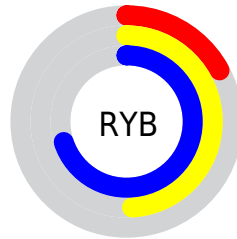

- Red (17%)
- Yellow (49%)
- Blue (70%)