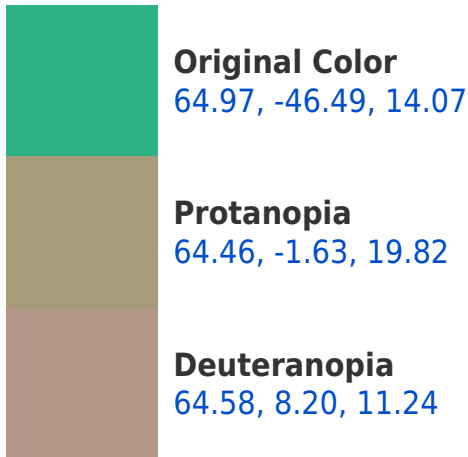

## **Background**

This preview shows how black text looks on a background with the CIELab color 144.97, -46.49, 14.07.

## Dichromacy

**Tritanopia**  
64.94, -24.63, -15.87

# Trichromacy

**Original Color**  
64.97, -46.49, 14.07

**Protanomaly**  
63.48, -22.22, 15.74

**Deuteranomaly**  
63.33, -16.02, 10.04

**Tritanomaly**  
64.95, -33.53, -4.74

# Monochromacy

**Original Color**  
64.97, -46.49, 14.07

**Achromatopsia**  
55.54, 0.00, -0.01

**Achromatomaly**  
57.97, -20.06, 3.83