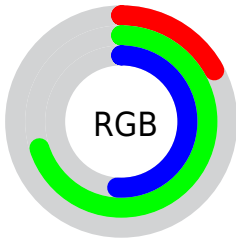

Distribution

- Red (17%)
- Green (70%)
- Blue (51%)