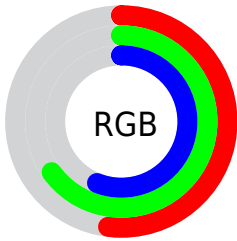

Distribution

Red (52%)

Green (65%)

Blue (56%)