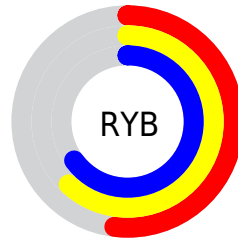

# Details

The CIELab color **65.18, -15.86, 7.68** is a light color, and the websafe version is hex **669999**. A complement of this color would be **59.21, 16.39, -6.94**, and the grayscale version is **63.48, 0.00, -0.01**.

A 20% lighter version of the original color is **85.18, -15.59, 7.56**, and **45.20, -15.72, 7.50** is the 20% darker color. If you saturate the color by 10%, you get **63.92, -23.61, 11.91**, and if you desaturate by 10%, it is **66.59, -7.91, 3.69**.

# Distribution

Red (52%)

Green (65%)

Blue (56%)

Red (52%)

Yellow (62%)

Blue (65%)

Cyan (20%)