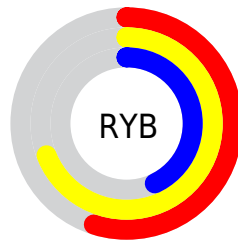

# Details

The CIELab color  $65.16, 1.00, 26.94$  is a dark color, and the websafe version is hex  $999966$ . A complement of this color would be  $54.78, 4.12, -26.70$ , and the grayscale version is  $64.83, 0.00, -0.01$ .

A 20% lighter version of the original color is  $85.10, 1.34, 26.87$ , and  $45.17, 0.97, 26.72$  is the 20% darker color. If you saturate the color by 10%, you get  $63.41, 2.08, 34.20$ , and if you desaturate by 10%, it is  $66.96, 0.27, 19.68$ .

# Distribution

Red (69%)

Green (61%)

Blue (43%)

Red (55%)

Yellow (69%)

Blue (43%)

Cyan (0%)