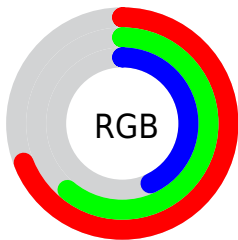

Distribution

Red (69%)

Green (61%)

Blue (43%)