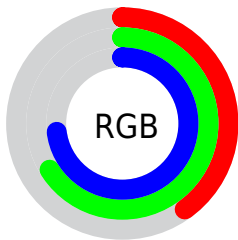

Distribution

- Red (40%)
- Green (66%)
- Blue (73%)