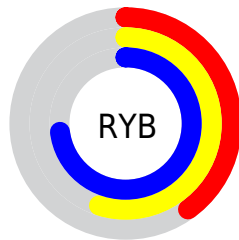

- Red (40%)
- Yellow (55%)
- Blue (73%)