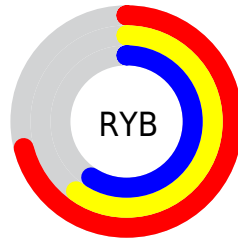

- Red (71%)
- Yellow (60%)
- Blue (59%)