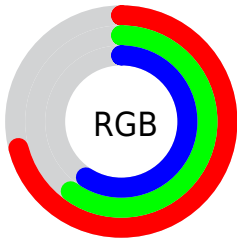

Distribution

- Red (71%)
- Green (60%)
- Blue (59%)