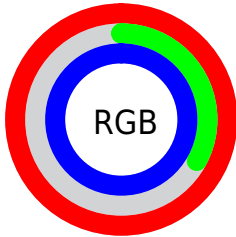

Distribution

- Red (100%)
- Green (33%)
- Blue (100%)