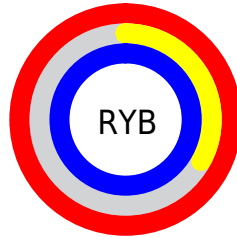

- Red (100%)
- Yellow (33%)
- Blue (100%)