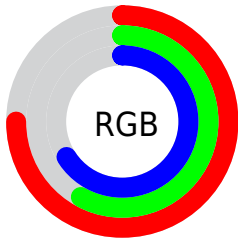

Distribution

Red (75%)

Green (58%)

Blue (66%)