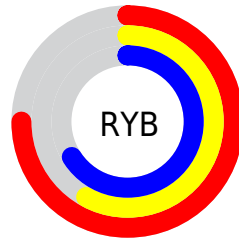

# Details

The CIELab color  $65.60, 20.08, -5.12$  is a light color, and the websafe version is hex `CC9999`. A complement of this color would be  $73.76, -19.11, 6.35$ , and the grayscale version is  $66.85, 0.00, -0.01$ .

A 20% lighter version of the original color is  $85.56, 20.24, -5.08$ , and  $45.59, 20.10, -5.15$  is the 20% darker color. If you saturate the color by 10%, you get  $60.79, 29.06, -6.83$ , and if you desaturate by 10%, it is  $70.61, 11.21, -3.06$ .

# Distribution

Red (75%)

Green (58%)

Blue (66%)

Red (75%)

Yellow (58%)

Blue (66%)

Cyan (0%)