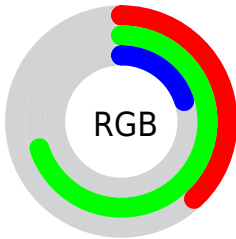

Distribution

Red (38%)

Green (70%)

Blue (20%)