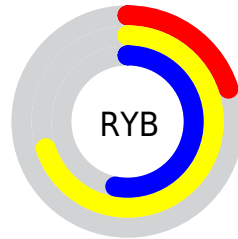

## Conversions Part 2

<b>Format</b>	<b>Color</b>
<a href="#">RYB</a>	<a href="#">51, 179, 134</a>
Decimal	<a href="#">6337331</a>
CIELab	<a href="#">65.72, -47.40, 54.61</a>
CIElCh	<a href="#">66, 72.312, 130.957</a>
Yxy	<a href="#">34.9632, 0.3301, 0.5359</a>
Android (android.graphics.Color)	<a href="#">4284527411 (0xFF60B333)</a>
YUV	<a href="#">139.5910, -43.6754, -38.2293</a>
Hunter-Lab	<a href="#">59.1297, -38.4516, 32.6233</a>

# Details

The CIELab color **65.72, -47.40, 54.61** is a dark color, and the websafe version is hex **339900**. A complement of this color would be **39.05, 55.83, -52.61**, and the grayscale version is **58.26, 0.00, -0.01**.

A 20% lighter version of the original color is **85.61, -47.14, 54.47**, and **45.67, -46.44, 49.65** is the 20% darker color. If you saturate the color by 10%, you get **65.16, -52.01, 59.82**, and if you desaturate by 10%, it is **66.39, -42.08, 48.07**.

# Distribution

Red (38%)

Green (70%)

Blue (20%)

Red (20%)

Yellow (70%)

Blue (53%)

Cyan (46%)