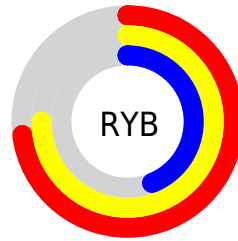

# Details

The CIELab color **65.77, 8.64, 26.91** is a light color, and the websafe version is hex **CC9966**. A complement of this color would be **60.80, -2.37, -25.38**, and the grayscale version is **65.83, 0.00, -0.01**.

A 20% lighter version of the original color is **85.73, 8.88, 26.91**, and **45.78, 8.80, 26.66** is the 20% darker color. If you saturate the color by 10%, you get **63.14, 11.72, 33.84**, and if you desaturate by 10%, it is **68.48, 5.96, 20.11**.

# Distribution

Red (75%)

Green (60%)

Blue (44%)

Red (73%)

Yellow (75%)

Blue (44%)

Cyan (0%)