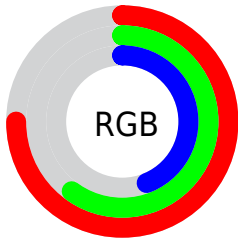

Distribution

Red (75%)

Green (60%)

Blue (44%)