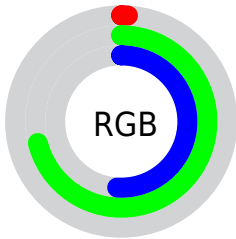

Distribution

- Red (1%)
- Green (71%)
- Blue (51%)