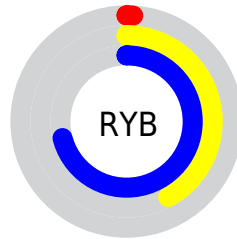

- Red (1%)
- Yellow (42%)
- Blue (71%)