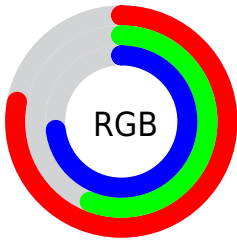

Distribution

- Red (78%)
- Green (56%)
- Blue (73%)