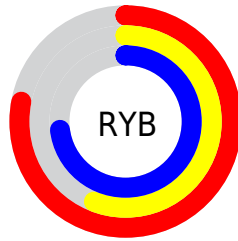

- Red (78%)
- Yellow (56%)
- Blue (73%)