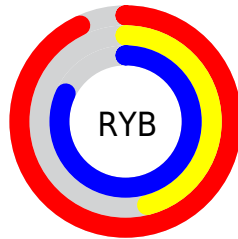

- Red (93%)
- Yellow (46%)
- Blue (82%)