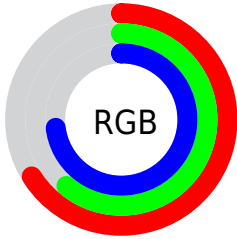

Distribution

- Red (66%)
- Green (61%)
- Blue (73%)