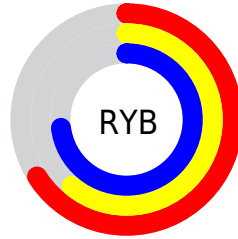

- Red (66%)
- Yellow (61%)
- Blue (73%)