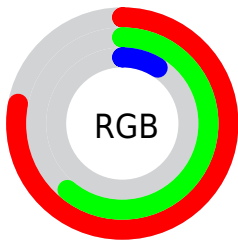

Distribution

Red (78%)

Green (61%)

Blue (9%)