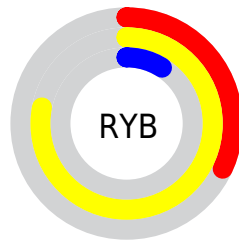

# Details

The CIELab color **66.15, 4.90, 66.10** is a dark color, and the websafe version is hex **CC9900**. The color can be described as dark washed orange. A complement of this color would be **34.58, 36.80, -71.47**, and the grayscale version is **63.41, 0.00, -0.01**.

A 20% lighter version of the original color is **85.76, 3.35, 65.76**, and **46.16, 5.80, 53.13** is the 20% darker color. If you saturate the color by 10%, you get **64.86, 7.25, 68.50**, and if you desaturate by 10%, it is **67.50, 2.85, 61.43**.

# Distribution

Red (78%)

Green (61%)

Blue (9%)

Red (32%)

Yellow (78%)

Blue (9%)

Cyan (0%)