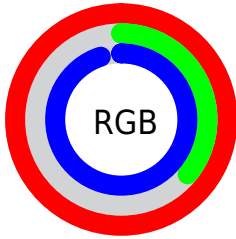

Distribution

- Red (100%)
- Green (36%)
- Blue (95%)