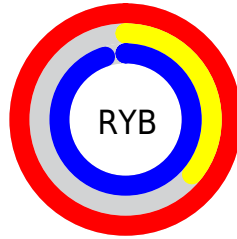

- Red (100%)
- Yellow (36%)
- Blue (95%)