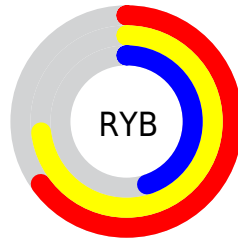

Red (65%)

Yellow (73%)

Blue (45%)