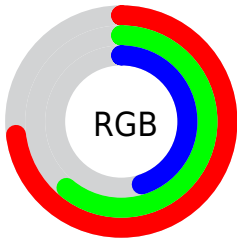

Distribution

Red (73%)

Green (61%)

Blue (45%)