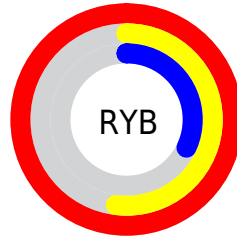

- Red (100%)
- Yellow (52%)
- Blue (32%)