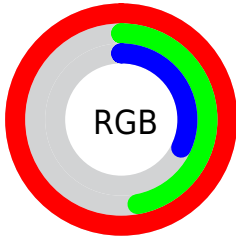

Distribution

- Red (100%)
- Green (47%)
- Blue (32%)