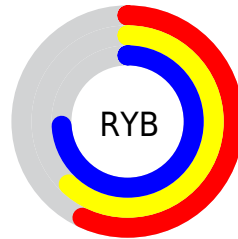

## Conversions Part 2

Format	Color
<a href="#">RYB</a>	<a href="#">146, 158, 189</a>
Decimal	<a href="#">9609917</a>
CIELab	<a href="#">66.23, 0.34, -15.77</a>
CIElCh	<a href="#">66, 15.774, 271.235</a>
Yxy	<a href="#">35.6219, 0.2765, 0.2901</a>
Android (android.graphics.Color)	<a href="#">4287799997 (0xFF92A2BD)</a>
YUV	<a href="#">160.2940, 14.1521, -12.5358</a>
Hunter-Lab	<a href="#">59.6841, -2.8961, -11.0917</a>

# Details

The CIELab color  $66.23, 0.34, -15.77$  is a light color, and the websafe version is hex  $9999CC$ . A complement of this color would be  $71.40, 1.41, 15.97$ , and the grayscale version is  $65.93, 0.00, -0.01$ .

A 20% lighter version of the original color is  $86.25, 0.02, -15.59$ , and  $46.13, 0.84, -16.13$  is the 20% darker color. If you saturate the color by 10%, you get  $61.70, 1.24, -22.79$ , and if you desaturate by 10%, it is  $70.79, -0.06, -8.80$ .

# Distribution

Red (57%)

Green (64%)

Blue (74%)

Red (57%)

Yellow (62%)

Blue (74%)

Cyan (23%)