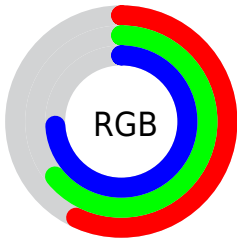

Distribution

Red (57%)

Green (64%)

Blue (74%)